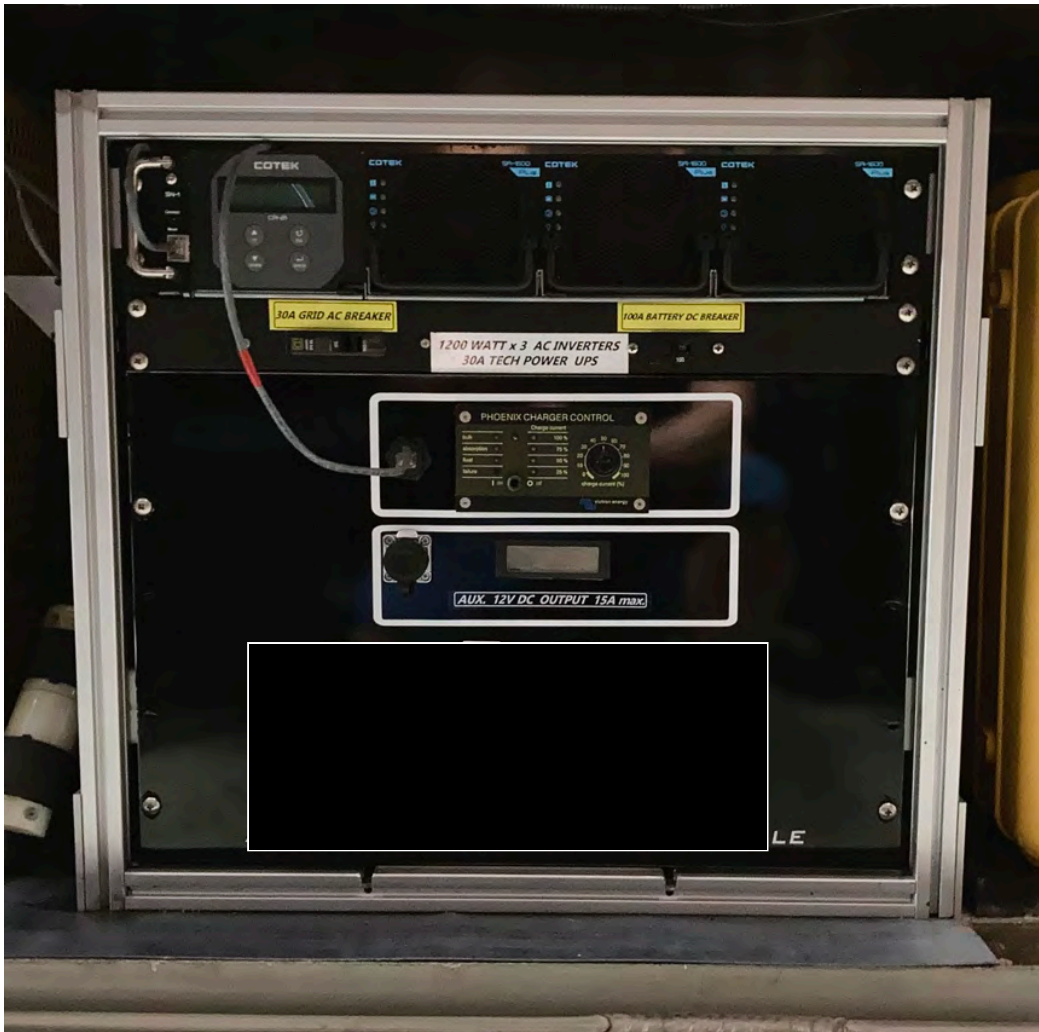

SoundBroker

Truck Specifications:

2000 Peterbilt Model 330 26' WB 33000 GVW Mileage:
Cat. C3 300 HP Diesel. Eaton 9sp Manual & Bendix Air Ride Suspension.

Body:

Gerling 24' Stallion Class Full Aluminum Construction.
2" Square tube structure and continuous aluminum sheathing.
(3) Full size External Belly Bays (1) 1/2 size & (2) I/O Bays.
Lift-gate: Interlift Steel Fold-out with 2800 Lb capacity, lift and tilt.
Aluminum & stairs with Stainless Steel Handrails

HVAC:

(2) Bard 3 ton Wall Package Units with Heating and Cooling.
Mirror Image units for easy Service
Street Side Unit has Hot Gas Bypass System
Supply Duct and venting to NC-17 Standards
Under-Floor Air Return.

Electrical:

Input Service: 240VAC 100 Amp 3 Wire

Environmental Power - 15KVa Multi-Tap Transformer with Neutral Tap
Available Voltage Taps: 190, 200, 210, 220, 240, 270
14 Circuit Load Center

Technical Power - 10KVa Multi-Tap Transformer with Neutral Tap
Available Voltage Taps: 190, 200, 210, 220, 240, 270
12 Circuit Load Center

Battery Back-Up System - Hot swap Modular Inverter Frame
(3) 1200 watt Inverter for a total of 3600 watt capacity
Victron 200aH 24v Battery Pack
Victron 16A Multi stage battery charger

Mobile Recording Truck