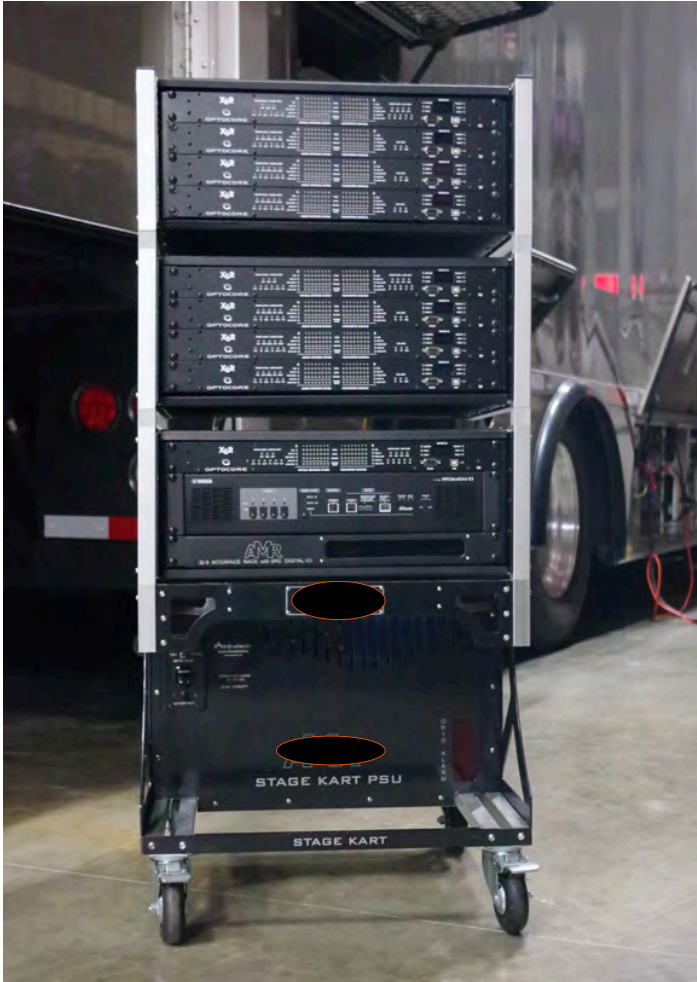

SoundBroker

Truck Specifications:

2000 Peterbilt Model 330 26' WB 33000 GVW Mileage:
Cat. C3 300 HP Diesel. Eaton 9sp Manual & Bendix Air Ride Suspension.

Body:

Gerling 24' Stallion Class Full Aluminum Construction.
2" Square tube structure and continuous aluminum sheathing.
(3) Full size External Belly Bays (1) 1/2 size & (2) I/O Bays.
Lift-gate: Interlift Steel Fold-out with 2800 Lb capacity, lift and tilt.
Aluminum & stairs with Stainless Steel Handrails

2 Ultra-wide Video Monitors for recorder + 3 small preview monitor

RTS KP-32 intercom panel

Local Thunderbolt
Caddy with SSD
Record Drives
Audio, Video &
Data Patch Lines

Rack & EIC Station

EIC Station

Master Control Station for Optocore Routers and preamp, Multi-view and video routers, Ki-pro recorder, Master Network switch and video embedder
2 MAC mini & video Reference Video monitors + keyboard stations

Intercom Rack - Zeus III Matrix and KP patch panels

Main Rack Workbox Drawers:

Drawer 1- Audience Mic. & Voice Over Package

Drawer 2- Recording & Back-up Drive

Drawer 3- Tool Drawer

Drawer 4- Patch Cables

Belly Bay I/O Panel:
 Audio, Video & Data Patch Lines
 5.1 Analog VU Meter

Stage Interface Kart: 216 inputs (152 mic + 64 Dante)

Custom rolling Kart with 22aH Battery system with charging system.

Can operate ID racks 6, 6EX, 7 & 8 for 120 minutes

ID6 Interace Rack:

8 mic inputs

8 analog outputs