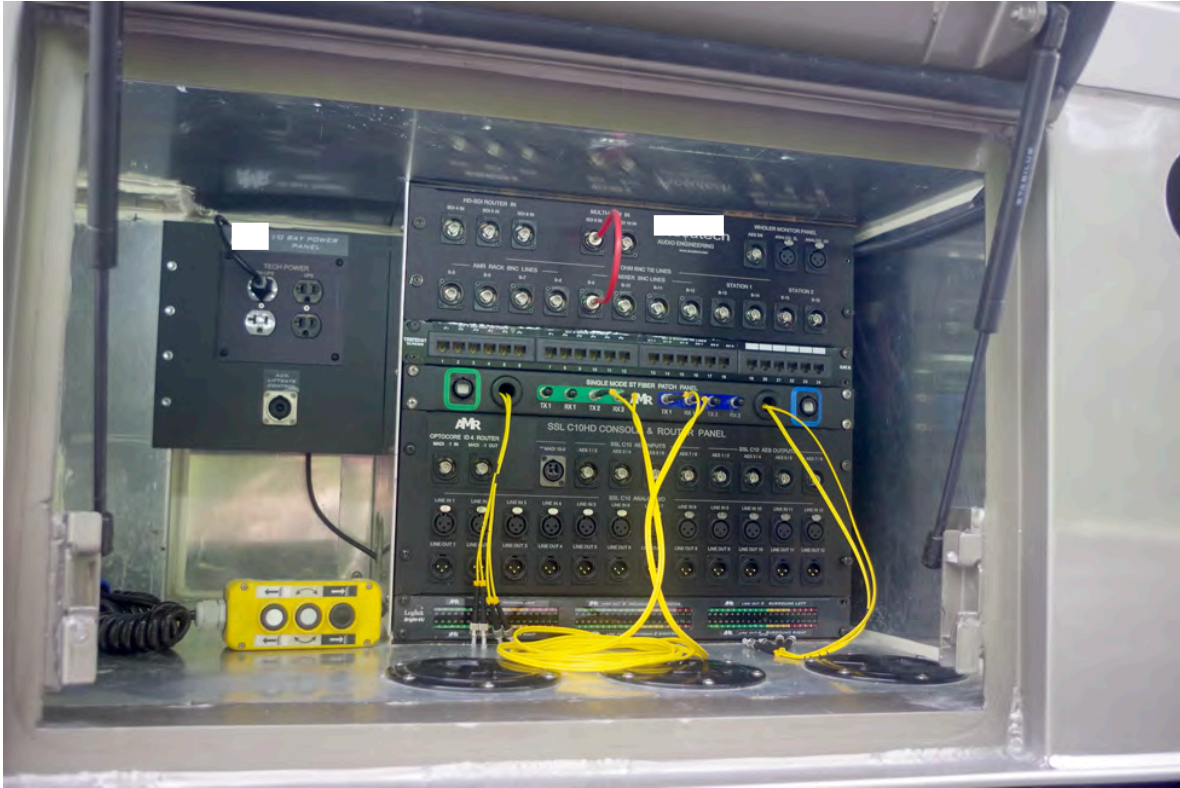

SoundBroker

Truck Specifications:

2000 Peterbilt Model 330 26' WB 33000 GVW Mileage:
Cat. C3 300 HP Diesel. Eaton 9sp Manual & Bendix Air Ride Suspension.

Body:

Gerling 24' Stallion Class Full Aluminum Construction.
2" Square tube structure and continuous aluminum sheathing.
(3) Full size External Belly Bays (1) 1/2 size & (2) I/O Bays.
Lift-gate: Interlift Steel Fold-out with 2800 Lb capacity, lift and tilt.
Aluminum & stairs with Stainless Steel Handrails

2 Ultra-wide Video Monitors for recorder + 3 small preview monitor

RTS KP-32 intercom panel

Local Thunderbolt
Caddy with SSD
Record Drives
Audio, Video &
Data Patch Lines

Rack & EIC Station

EIC Station

Master Control Station for Optocore Routers and preamp, Multi-view and video routers, Ki-pro recorder, Master Network switch and video embedder
2 MAC mini & video Reference Video monitors + keyboard stations

Intercom Rack - Zeus III Matrix and KP patch panels

Main Rack Workbox Drawers:

Drawer 1- Audience Mic. & Voice Over Package

Drawer 2- Recording & Back-up Drive

Drawer 3- Tool Drawer

Drawer 4- Patch Cables

Belly Bay I/O Panel:
 Audio, Video & Data Patch Lines
 5.1 Analog VU Meter

Stage Interface Kart: 216 inputs (152 mic + 64 Dante)

Custom rolling Kart with 22aH Battery system with charging system.

Can operate ID racks 6, 6EX, 7 & 8 for 120 minutes

ID6 Interace Rack:

8 mic inputs

8 analog outputs